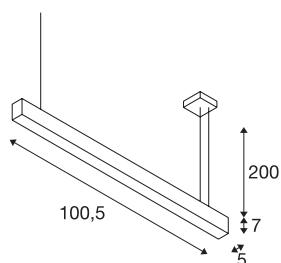

## GLENOS pendant

**matt white, 1m, 52W, 4000K**

The GLENOS pendant with a high-performance LED strip gives you a powerful, top-class LED lighting. The pendants are available in several lengths and colour variants and are fitted with a 2.50 m supply cable, which can be shortened individually. The GLENOS pendant is ready to connect to the 230 V mains supply thanks to the dimmable LED driver.

## TECHNICAL DATA

Item no.	1001404
Number of different light outlets	1
IP Code	IP 20
Assembly	Surface
Assembly details	Ceiling
Primary nominal voltage	220-240V ~50/60Hz
Secondary power / voltage	1000 mA
Safety class	I
Wattage	43 W
Minimum ambient temperature	-20 °C
Maximum ambient temperature	50 °C
Level of inrush current	30 A
Duration of inrush current	300 µs
Stroboscopic effect (SVM)	0
Lumen	3300 lm
Colour temperature	4000 Kelvin
Color	white
CRI	80
UGR ≤	28
LXXBXX data	L70B50
Service life	35000 h
Light distribution	axis symmetric

## Light Source

916328		<b>Light outlet</b>	direct
		<b>Length</b>	105 cm
		<b>Width</b>	5 cm
		<b>Height</b>	7 cm
		<b>Pendant length</b>	200 cm
		<b>Net weight</b>	2.41 kg
		<b>Gross weight</b>	2.923 kg