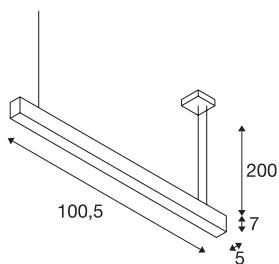

GLENOS

professional pendant, LED, 4000K, anodised aluminium, 1 m, 43W

The GLENOS pendant with a high-performance LED strip gives you a powerful, top-class LED lighting. The pendants are available in several lengths and colour variants and are fitted with a 2.50 m connection lead, which can be shortened individually. The GLENOS pendant is ready to connect to the 230 V mains supply thanks to the dimmable LED driver.

Tekniske data

Item no.	1001405
Antal lysåbninger	1
IP klasse	IP20
Montering	Surface
Monterings detaljer	Ceiling
Dæmpbar	Ja
Dæmpningstype	1-10V
Primær spænding	220-240V ~50/60Hz
Sekundær strøm / spænding	1000mA
IP Tæthedegrad	I
Watt	43 W
Min omgivelsestemperatur	-20 °C
Max omgivelsestemperatur	50 °C
Lumen	3300 lm
Farvetemperatur	4000 Kelvin
Farve	silver
CRI	80
UGR ≤	28
LXXBXX-data	L70B50
Længde	105 cm
Bredde	5 cm
Højde	7 cm

Lyskilde

916328		Pendellængde	200 cm
		Nettovægt	2.402 kg
		Bruttovægt	2.979 kg