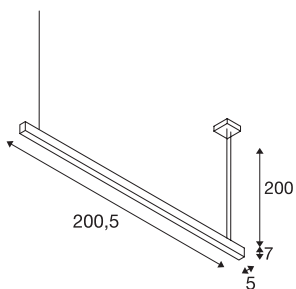

GLENOS

professional pendant, LED, 3000K, black, 2 m, 85W

The GLENOS pendant with a high-performance LED strip gives you a powerful, top-class LED lighting. The pendants are available in several lengths and colour variants and are fitted with a 2.50 m connection lead, which can be shortened individually. The GLENOS pendant is ready to connect to the 230 V mains supply thanks to the dimmable LED driver.

Tekniske data

Item no.	1001406
Antal lysåbninger	1
IP klasse	IP20
Montering	Surface
Monterings detaljer	Ceiling
Dæmpbar	Ja
Dæmpningstype	1-10V
Primær spænding	220-240V ~50/60Hz
Sekundær strøm / spænding	1000mA
IP Tæthedegrad	I
Watt	85 W
Min omgivelsestemperatur	-20 °C
Max omgivelsestemperatur	50 °C
Lumen	5700 lm
Farvetemperatur	3000 Kelvin
Farve	black
CRI	80
UGR ≤	28
LXXBXX-data	L70B50
Længde	205 cm
Bredde	5 cm
Højde	7 cm

Lyskilde

916482	
--------	---

Pendellængde	200 cm
Nettovægt	4.566 kg
Bruttovægt	5.384 kg
BIG WHITE side	291