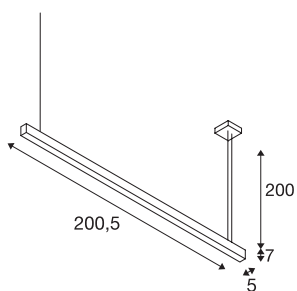

GLENOS

professional pendant, LED, 3000K, black, 2 m, 85W

The GLENOS pendant with a high-performance LED strip gives you a powerful, top-class LED lighting. The pendants are available in several lengths and colour variants and are fitted with a 2.50 m connection lead, which can be shortened individually. The GLENOS pendant is ready to connect to the 230 V mains supply thanks to the dimmable LED driver.

TECHNICAL DATA

Item no.	1001406
Number of different light outlets	1
IP Code	IP 20
Assembly	Surface
Assembly details	Ceiling
Primary nominal voltage	220-240V ~50/60Hz
Secondary power / voltage	1000 mA
Safety class	I
Wattage	85 W
Minimum ambient temperature	-20 °C
Maximum ambient temperature	50 °C
Level of inrush current	30 A
Duration of inrush current	300 µs
Stroboscopic effect (SVM)	0
Lumen	5700 lm
Colour temperature	3000 Kelvin
Color	black
CRI	80
UGR ≤	28
LXXBXX data	L70B50
Service life	35000 h
Light distribution	axis symmetric

Light Source

916482		Light outlet	direct
		Length	205 cm
		Width	5 cm
		Height	7 cm
		Pendant length	200 cm
		Net weight	4.544 kg
		Gross weight	5.412 kg
		BIG WHITE Page	291