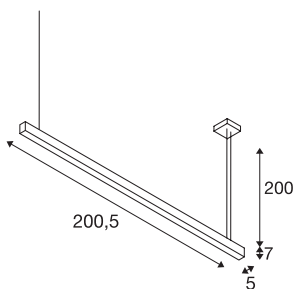

GLENOS

profile pendant light, LED, 4000K, black, 2 m, 85W

The GLENOS pendant light is equipped with a high-output LED strip, offering you top-class, powerful LED lighting. These pendant lights are available in various lengths and colours and come with a 2.5 m power cable, which can be individually shortened. Thanks to the dimmable LED driver, the GLENOS pendant light is ready to connect to the 230 V mains power supply.

Tekniske data

Item no.	1001409
Antal lysåbninger	1
IP klasse	IP20
Montering	Surface
Monterings detaljer	Ceiling
Dæmpbar	Ja
Dæmpningstype	1-10V
Primær spænding	220-240V ~50/60Hz
Sekundær strøm / spænding	1000mA
IP Tæthedegrad	I
Watt	85 W
Min omgivelsestemperatur	-20 °C
Max omgivelsestemperatur	50 °C
Lumen	6600 lm
Farvetemperatur	4000 Kelvin
Farve	black
CRI	80
UGR ≤	28
LXXBXX-data	L70B50
Længde	205 cm
Bredde	5 cm
Højde	7 cm

Lyskilde

916328	
--------	---

Pendellængde	200 cm
Nettovægt	4.535 kg
Bruttovægt	5.334 kg
BIG WHITE side	291