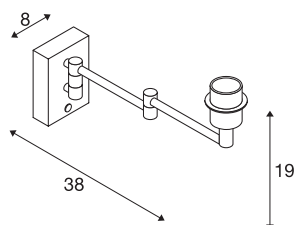

FENDA Base

WL, Indoor surface-mounted wall light, E27, max. 40-W, chrome

The FENDA Basis wall light with hinged arm from the FENDA Mix & Match System can be easily combined with FENDA lampshades to suit any ambience or colour accent. With a built-in E27 holder, the luminaire is suitable for LED and energy saving bulbs. The FENDA Basis wall light is suitable for direct connection to 230V electrical mains.

TECHNICAL DATA

Item no.	1001449
Socket	E27
Number of sockets	1
Tilt range	180 °
Assembly	Surface
Assembly details	Wall
Primary nominal voltage	220-240V ~50/60Hz
Safety class	I
Wattage	40 W
Color	chrome
Length	38 cm
Width	8 cm
Height	19 cm
Net weight	0.605 kg
Gross weight	0.845 kg