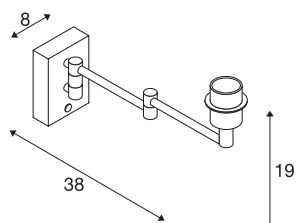

## FENDA Base

WL, Indoor surface-mounted wall light, E27, max. 40-W, black

The FENDA Basis wall light with hinged arm from the FENDA Mix & Match System can be easily combined with FENDA lampshades to suit any ambience or colour accent. With a built-in E27 holder, the luminaire is suitable for LED and energy saving bulbs. The FENDA Basis wall light is suitable for direct connection to 230V electrical mains.

## TECHNICAL DATA

Item no.	1001450
Socket	E27
Number of sockets	1
Tilt range	180 °
Assembly	Surface
Assembly details	Wall
Primary nominal voltage	220-240V ~50/60Hz
Safety class	I
Wattage	40 W
Color	black
Length	38 cm
Width	8 cm
Height	19 cm
Net weight	0.618 kg
Gross weight	0.947 kg