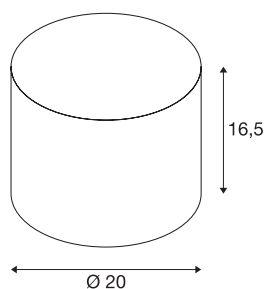

## FENDA shade Ø 20cm

round, black/copper

FENDA lamp shade with 165 mm diameter and 200 mm height in black/ copper.

### TECHNICAL DATA

Item no.	1001452
Color	copper
Height	16.5 cm
Diameter	20 cm
Net weight	0.197 kg
Gross weight	0.395 kg