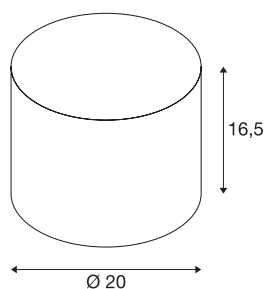

## FENDA shade Ø 20cm

round, beige

FENDA lamp shade with 165 mm diameter and 200 mm height in beige.

### TECHNICAL DATA

Item no.	1001454
Color	beige
Height	16.5 cm
Diameter	20 cm
Net weight	0.201 kg
Gross weight	0.401 kg