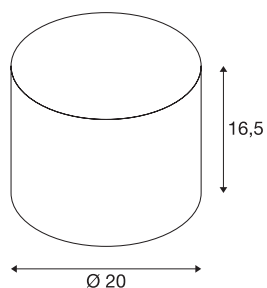

## FENDA lamp shade

green, 20cm diameter

FENDA lamp shade with 200 mm diameter in green.

### TECHNICAL DATA

Item no.	1001456
IP Code	IP 20
Color	green
Light outlet	diffuse
Height	16.5 cm
Diameter	20 cm
Net weight	0.193 kg
Gross weight	0.43 kg