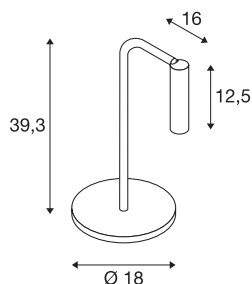

KARPO TL

LED Indoor table lamp, black, 3000K

KARPO series lights are available in white and black. It has a cylindrical spotlight which can be individually directed via a joint. The swivel and tilting range allows you to optimally light up the room. The integrated premium LEDs provide high energy efficiency. The luminaire also has a high colour rendering index of 90. The luminaires can be directly connected to the 230V mains supply.

TECHNICAL DATA

Item no.	1001461
IP Code	IP 20
Assembly	Mobile
Dimmable	Yes
Dimming technology	Switch Dimmable
Primary nominal voltage	200-240V ~50/60Hz
Secondary power / voltage	500 mA
Safety class	II
Wattage	6.2 W
Minimum ambient temperature	-20 °C
Maximum ambient temperature	35 °C
Level of inrush current	10 A
Temperature at glass (light emission)	60 °C
Stroboscopic effect (SVM)	0
Lumen	360 lm
Colour temperature	3000 Kelvin
Beam angle	40 °
Color	black
CRI	90
LXXBXX data	L70B50
Service life	30000 h
Risk Group	1

Light Source

916523	
--------	---

Width	18 cm
Height	39.3 cm
Depth	16 cm
Net weight	1.427 kg
Gross weight	2.364 kg
BIG WHITE Page	452