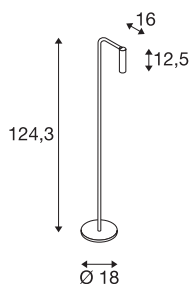

KARPO TL

LED Indoor floor stand, white, 3000K

KARPO series lights are available in white and black. It has a cylindrical spotlight which can be individually directed via a joint. The swivel and tilting range allows you to optimally light up the room. The integrated premium LEDs provide high energy efficiency. The luminaire also has a high colour rendering index of 90. The luminaires can be directly connected to the 230V mains supply.

TECHNICAL DATA

Item no.	1001462
IP Code	IP 20
Assembly	Mobile
Dimmable	Yes
Dimming technology	Switch Dimmable
Primary nominal voltage	200-240V ~50/60Hz
Secondary power / voltage	500 mA
Safety class	II
Wattage	6.2 W
Minimum ambient temperature	-20 °C
Maximum ambient temperature	35 °C
Level of inrush current	10 A
Temperature at glass (light emission)	60 °C
Stroboscopic effect (SVM)	0
Lumen	430 lm
Colour temperature	3000 Kelvin
Beam angle	40 °
Color	white
CRI	90
LXXBXX data	L70B50
Service life	30000 h
Risk Group	1

Light Source

916523	
--------	---

Width	18 cm
Height	124.3 cm
Depth	16 cm
Net weight	2.439 kg
Gross weight	3.888 kg
BIG WHITE Page	452