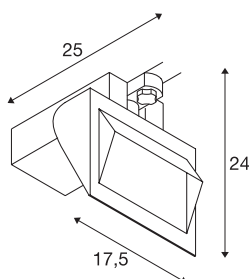

MERADO FLOOD

white 3000K, 40°, incl. 3-circuit adapter

The MERADO FLOOD is a classic wall floodlight, combined with modern LED technology. The electrical connection of the luminaire, which is made from aluminium and glass, is made directly to the 230V mains power supply, via to the built-in driver. The MERADO FLOOD is available with a black or white housing, and in warm white or pure white versions. As well as the version for wall mounting, versions with 3-circuit track system adapters are also available. This luminaire contains built-in LED lamps.

TECHNICAL DATA

Item no.	1001470
Rotating or tilting	rotary Bar and tiltable
IP Code	IP 20
Assembly	Surface
Assembly details	Track Ceiling
Dimmable	Yes
Dimming technology	trailing edge
Primary nominal voltage	220-240V ~50/60Hz
Secondary power / voltage	1000 mA
Safety class	I
Wattage	40 W
Level of inrush current	9 A
Duration of inrush current	50 µs
Stroboscopic effect (SVM)	0.04
Lumen	3000 lm
Colour temperature	3000 Kelvin
Color	white
CRI	80
LXXBXX data	L70B50
Service life	40000 h
Light distribution	asymmetric
Light outlet	direct

Light Source

916456	
--------	---

Length	17.5 cm
Width	15 cm
Height	22.6 cm
Net weight	1.133 kg
Gross weight	1.578 kg