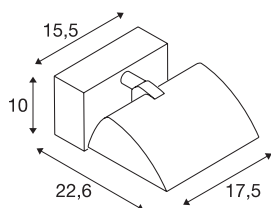

## MERADO FLOOD WL

LED Indoor surface-mounted wall light, white, 4000K, 40°

The MERADO FLOOD is a classic wall floodlight, combined with modern LED technology. The electrical connection of the luminaire, which is made from aluminium and glass, is made directly to the 230V mains power supply, via to the built-in driver. The MERADO FLOOD is available with a black or white housing, and in warm white or pure white versions. As well as the version for wall mounting, versions with 3-circuit track system adapters are also available. This luminaire contains built-in LED lamps.

## TECHNICAL DATA

Item no.	1001472
Rotating or tilting	rotary Bar and tiltable
IP Code	IP 20
Assembly	Surface
Assembly details	Ceiling,Wall
Dimmable	Yes
Dimming technology	trailing edge
Primary nominal voltage	220-240V ~50/60Hz
Secondary power / voltage	1000 mA
Safety class	I
Wattage	40 W
Level of inrush current	9 A
Duration of inrush current	50 µs
Stroboscopic effect (SVM)	0.04
Lumen	3200 lm
Colour temperature	4000 Kelvin
Color	white
CRI	80
LXXBXX data	L70B50
Service life	40000 h
Light distribution	asymmetric
Light outlet	direct

## Light Source

916480	
--------	---

<b>Width</b>	17.5 cm
<b>Height</b>	10 cm
<b>Depth</b>	22.6 cm
<b>Net weight</b>	1.338 kg
<b>Gross weight</b>	1.634 kg
<b>BIG WHITE Page</b>	388