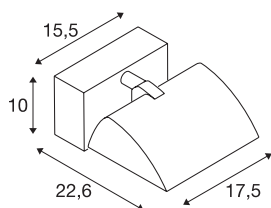

MERADO FLOOD WL

LED Indoor surface-mounted wall light, black, 4000K, 40°

The MERADO FLOOD is a classic wall floodlight, combined with modern LED technology. The electrical connection of the luminaire, which is made from aluminium and glass, is made directly to the 230V mains power supply, via to the built-in driver. The MERADO FLOOD is available with a black or white housing, and in warm white or pure white versions. As well as the version for wall mounting, versions with 3-circuit track system adapters are also available. This luminaire contains built-in LED lamps.

TECHNICAL DATA

Item no.	1001473
Rotating or tilting	rotary Bar and tiltable
IP Code	IP 20
Assembly	Surface
Assembly details	Ceiling,Wall
Dimmable	Yes
Dimming technology	trailing edge
Primary nominal voltage	220-240V ~50/60Hz
Secondary power / voltage	1000 mA
Safety class	I
Wattage	40 W
Level of inrush current	9 A
Duration of inrush current	50 µs
Stroboscopic effect (SVM)	0.04
Lumen	3200 lm
Colour temperature	4000 Kelvin
Color	black
CRI	80
LXXBXX data	L70B50
Service life	40000 h
Light distribution	asymmetric
Light outlet	direct

Light Source

916480	
--------	---

Width	17.5 cm
Height	10 cm
Depth	22.6 cm
Net weight	1.274 kg
Gross weight	1.553 kg