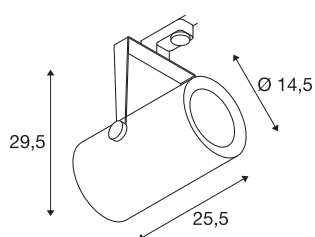

EURO SPOT TRACK white

3000K, 38°, incl. 3-circuit adapter

Rotating and swivelling EURO SPOT TRACK 240V LED spotlight, with a compact design with suitable adapter for the 3-circuit 240V track system. The LED light source is installed in the cylindrical lamp head in the factory. The spotlight, which is available with several housing colours and beam angles, has a high light output thanks to its simple and timeless appearance.

TECHNICAL DATA

Item no.	1001480
IP Code	IP 20
Assembly	Surface
Assembly details	Ceiling
Primary nominal voltage	220-240V ~50/60Hz
Secondary power / voltage	1500 mA
Safety class	I
Wattage	61 W
Lumen	5500 lm
Colour temperature	3000 Kelvin
Beam angle	38 °
Color	white
Length	25.5 cm
Height	29.5 cm
Diameter	14.5 cm
Net weight	3.1 kg
Gross weight	3.516 kg