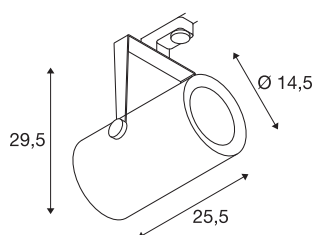

EURO SPOT TRACK black

3000K, 60°, incl. 3-circuit adapter

Rotating and swivelling EURO SPOT TRACK 240V LED spotlight, with a compact design with suitable adapter for the 3-circuit 240V track system. The LED light source is installed in the cylindrical lamp head in the factory. The spotlight, which is available with several housing colours and beam angles, has a high light output thanks to its simple and timeless appearance.

TECHNICAL DATA

Item no.	1001481
IP Code	IP 20
Assembly	Surface
Assembly details	Ceiling
Primary nominal voltage	220-240V ~50/60Hz
Secondary power / voltage	1500 mA
Safety class	I
Wattage	61 W
Lumen	5500 lm
Colour temperature	3000 Kelvin
Beam angle	60 °
Color	black
Length	25.5 cm
Height	29.5 cm
Diameter	14.5 cm
Net weight	3.137 kg
Gross weight	3.524 kg