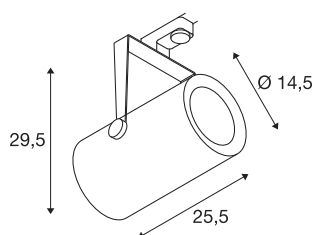

EURO SPOT TRACK black

3000K, 38°, incl. 3-circuit adapter

Rotating and swivelling EURO SPOT TRACK 240V LED spotlight, with a compact design with suitable adapter for the 3-circuit 240V track system. The LED light source is installed in the cylindrical lamp head in the factory. The spotlight, which is available with several housing colours and beam angles, has a high light output thanks to its simple and timeless appearance.

TECHNICAL DATA

Item no.	1001484
IP Code	IP 20
Assembly	Surface
Assembly details	Ceiling
Primary nominal voltage	220-240V ~50/60Hz
Secondary power / voltage	1500 mA
Safety class	I
Wattage	61 W
Lumen	5500 lm
Colour temperature	3000 Kelvin
Beam angle	38 °
Color	black
Length	25.5 cm
Height	29.5 cm
Diameter	14.5 cm
Net weight	3.124 kg
Gross weight	3.546 kg