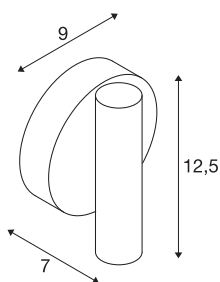

KARPO 30 CW

LED Indoor surface-mounted wall and ceiling light, single black 3000K dimmable

KARPO series lights are available in white and black. It has a choice of one or two spots in a cylindrical shape which can be individually adjusted via a hinge. The swivel and tilting range allows you to optimally light up the room. The integrated premium LEDs provide high energy efficiency. The luminaire also has a high colour rendering index of 90. The luminaires can be directly connected to the 230V mains supply.

TECHNICAL DATA

Item no.	1001495
Rotating or tilting	rotary Bar and tiltable
IP Code	IP 20
Assembly	Surface
Assembly details	Ceiling,Wall
Dimmable	Yes
Dimming technology	trailing edge
Primary nominal voltage	220-240V ~50/60Hz
Secondary power / voltage	500 mA
Safety class	I
Wattage	9 W
Level of inrush current	10 A
Duration of inrush current	40 µs
Stroboscopic effect (SVM)	0.01
Lumen	580 lm
Colour temperature	3000 Kelvin
Beam angle	40 °
Color	black
CRI	90
LXXBXX data	L70B50
Service life	30000 h
Width	9 cm

Light Source

916381	
--------	---

Height	12.5 cm
Depth	7 cm
Net weight	0.353 kg
Gross weight	0.44 kg