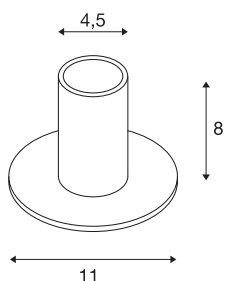

FITU TL

indoor table lamp, white, E27, max. 10W

The FITU table lamp is available in various colours and is from our MIX & MATCH system. The FITU product family impresses with its wide variety of application possibilities. Thanks to the fitted E27 socket, the luminaire is suitable for LED and energy-saving lamps. The electrical connection is made directly to the 230V mains supply.

TECHNICAL DATA

Item no.	1001677
Socket	E27
Number of sockets	1
IP Code	IP 20
Impact resistance class	IK 03
Impact resistance	0.35 Joule
Assembly	Mobile
Primary nominal voltage	220-240V ~50/60Hz
Safety class	II
Wattage	10 W
Maximum ambient temperature	30 °C
Color	white
Light outlet	diffuse
Height	8 cm
Diameter	11 cm
Net weight	0.323 kg
Gross weight	0.458 kg

Recommended lamp

1005305	A60 E27 Mirrorhead , chrome LED light, 7.5W 2700K CRI90 180°
1005265	ST64 E27 , gold LED ligh- t, 7.5W 2500K CRI90 320°
1005303	A60 E27 , transparent LED light, 7.5W 2700K CRI90 320°
1005268	ST58 E27 , transparent LED light, 7.5W 2700K CRI90 320°