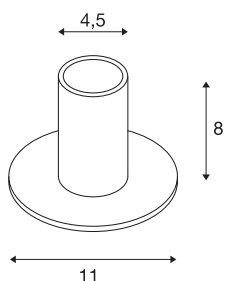

FITU TL

indoor table lamp, aluminium brushed, E27, max. 10W

The FITU table lamp is available in various colours and is from our MIX & MATCH system. The FITU product family impresses with its wide variety of application possibilities. Thanks to the fitted E27 socket, the luminaire is suitable for LED and energy-saving lamps. The electrical connection is made directly to the 230V mains supply.

TECHNICAL DATA

Item no.	1001678
Socket	E27
Number of sockets	1
IP Code	IP 20
Impact resistance class	IK 03
Impact resistance	0.35 Joule
Assembly	Mobile
Primary nominal voltage	220-240V ~50/60Hz
Safety class	II
Wattage	10 W
Maximum ambient temperature	30 °C
Color	aluminium
Light outlet	diffuse
Height	8 cm
Diameter	11 cm
Net weight	0.319 kg
Gross weight	0.457 kg

Recommended lamp

1005305	A60 E27 Mirrorhead , chrome LED light, 7.5W 2700K CRI90 180°
1005265	ST64 E27 , gold LED ligh- t, 7.5W 2500K CRI90 320°
1005303	A60 E27 , transparent LED light, 7.5W 2700K CRI90 320°