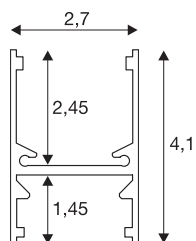

### TECHNICAL DATA

Item no.	1001816
IP Code	IP 20
Color	white
Light distribution	symmetric
Light outlet	direct - indirect
Length	200 cm
Width	2.7 cm
Height	4.1 cm
Net weight	1.055 kg
Gross weight	1.056 kg