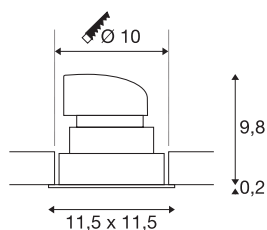

## RENISTO DL

LED indoor recessed ceiling light, angular, white, 3000K, 36°, 16W

The simplicity and effectiveness of the innovative RENISTO DL system recessed fitting is captivating. Available in square and round designs as well as three sizes, all versions are equipped with powerful, warm white LEDs. The products in the RENISTO DL system can be combined in a myriad of ways with suitable interior covers. The electrical connection is made directly to the 230V mains supply.

## TECHNICAL DATA

Item no.	1001829
Rotating or tilting	tiltable
IP Code	IP 20
Assembly	Recessed
Assembly details	Ceiling
Dimmable	Yes
Dimming technology	trailing edge
Primary nominal voltage	220-240V ~50/60Hz
Secondary power / voltage	350 mA
Safety class	II
Wattage	16 W
Level of inrush current	4.1 A
Duration of inrush current	170 µs
Lumen	900 lm
Colour temperature	3000 Kelvin
Beam angle	36 °
Color	white
CRI	80
LXXBXX data	L70B50
Service life	30000 h
Light distribution	symmetric
Light outlet	direct

<b>Length</b>	11.5 cm
<b>Width</b>	11.5 cm
<b>Height</b>	10 cm
<b>Net weight</b>	0.44 kg
<b>Gross weight</b>	0.551 kg
<b>Shape of cut-out</b>	round
<b>Installation depth</b>	10 cm
<b>Installation diameter</b>	10 cm