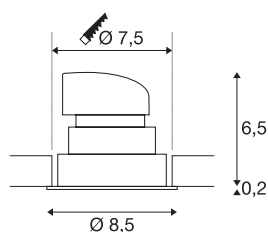

RENISTO DL

LED indoor recessed ceiling light, round, white, 3000K, 36°, 9,6W

The simplicity and effectiveness of the innovative RENISTO DL system recessed fitting is captivating. Available in square and round designs as well as three sizes, all versions are equipped with powerful, warm white LEDs. The products in the RENISTO DL system can be combined in a myriad of ways with suitable interior covers. The electrical connection is made directly to the 230V mains supply.

TECHNICAL DATA

Item no.	1001847
Rotating or tilting	tiltable
IP Code	IP 20
Assembly	Recessed
Assembly details	Ceiling
Dimmable	Yes
Dimming technology	Leading edge
Primary nominal voltage	220-240V ~50/60Hz
Secondary power / voltage	500 mA
Safety class	II
Wattage	9.6 W
Level of inrush current	5.5 A
Duration of inrush current	180 µs
Lumen	500 lm
Colour temperature	3000 Kelvin
Beam angle	36 °
Color	white
CRI	80
LXXBXX data	L70B50
Service life	30000 h
Light distribution	rotational symmetric
Light outlet	direct

Height	6.7 cm
Diameter	8.5 cm
Net weight	0.226 kg
Gross weight	0.285 kg
Shape of cut-out	round
Installation depth	7 cm
Installation diameter	7.5 cm