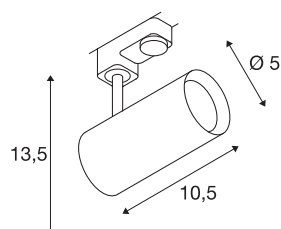

NOBLO SPOT

silver-grey, 2700K, 36°, incl. 3-circuit adapter

Adjustable LED spot NOBLO with suitable adapter for the 240V 3-circuit track system. The luminaire impresses with its slim design and is therefore ideal for modern lighting concepts. The luminaire is made from aluminium and equipped with a Premium LED module.

TECHNICAL DATA

Item no.	1001867
Number of different light outlets	1
Rotating or tilting	rotary Bar and tiltable
IP Code	IP 20
Assembly	Surface
Assembly details	Track Ceiling, Track Wall
Dimmable	Yes
Dimming technology	trailing edge
Primary nominal voltage	220-240V ~50/60Hz
Secondary power / voltage	350 mA
Safety class	I
Wattage	8 W
Minimum ambient temperature	-20 °C
Maximum ambient temperature	30 °C
Level of inrush current	9 A
Duration of inrush current	23 µs
Stroboscopic effect (SVM)	0.03
Lumen	620 lm
Colour temperature	2700 Kelvin
Beam angle	36 °
Color	grey
CRI	80

Light Source

916369	
--------	---

LXXBXX data	L70B50
Service life	30000 h
Risk Group	1
Length	10.5 cm
Height	13.5 cm
Diameter	5 cm
Net weight	0.27 kg
Gross weight	0.369 kg