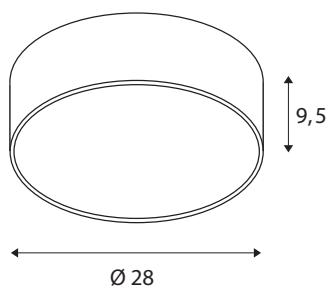

MEDO 30 CW AMBIENT

LED Indoor surface-mounted wall and ceiling light, TRIAC, white, 3000/4000K

The high quality MEDO AMBIENT supplements the MEDO series, and impresses with its well thought-out new features: Thanks to its homogeneous, indirect upwards light emission, it generates a decorative AMBIENT effect. A practical switch that provides flexibility, and with the MEDO AMBIENT variant is easy to switch between 3000K and 4000K. The MEDO AMBIENT also excels during installation: The base plate is screwed to the wall or the ceiling, then the body is simply attached to the socket using three clips and can be removed in the same way, of course. The ceiling light can be converted into a pendant using a suspension kit, and is therefore also ideal for rooms with high ceilings. The built-in LED driver makes direct connection to a 120V to 240V mains supply possible.

TECHNICAL DATA

Item no.	1001881
IP Code	IP 20
Assembly	Surface
Assembly details	Ceiling,Wall
Dimmable	Yes
Dimming technology	trailing edge
Primary nominal voltage	220-240V ~50/60Hz
Secondary power / voltage	350 mA
Safety class	I
Wattage	15 W
Level of inrush current	10 A
Duration of inrush current	40 µs
Stroboscopic effect (SVM)	0.05
Lumen	1250/1300 lm
Colour temperature	3000/4000 Kelvin
Beam angle	105 °
Color	white
CRI	80
UGR ≤	25
LXXBXX data	L70B50
Service life	25000 h
Light distribution	rotational symmetric

Light outlet	direct
Risk Group	1
Height	9.5 cm
Diameter	28 cm
Net weight	1.478 kg
Gross weight	1.938 kg