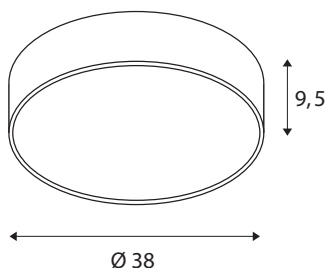

TECHNICAL DATA

Item no.	1001883
IP Code	IP 20
Assembly	Surface
Assembly details	Ceiling,Wall
Dimmable	Yes
Dimming technology	trailing edge
Primary nominal voltage	220-240V ~50/60Hz
Secondary power / voltage	700 mA
Safety class	I
Wattage	30 W
Level of inrush current	30 A
Duration of inrush current	40 µs
Stroboscopic effect (SVM)	0.06
Lumen	2800/2950 lm
Colour temperature	3000/4000 Kelvin
Beam angle	105 °
Color	black
CRI	80
UGR ≤	25
LXXBXX data	L70B50
Service life	25000 h
Light distribution	rotational symmetric

Light outlet	direct
Risk Group	1
Height	9.5 cm
Diameter	38 cm
Net weight	2.2 kg
Gross weight	2.9 kg