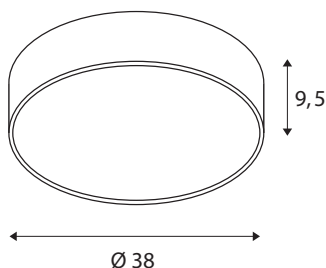

TECHNICAL DATA

Item no.	1001884
IP Code	IP 20
Assembly	Surface
Assembly details	Ceiling, Wall
Dimmable	Yes
Dimming technology	trailing edge
Primary nominal voltage	220-240V ~50/60Hz
Secondary power / voltage	700 mA
Safety class	I
Wattage	30 W
Level of inrush current	30 A
Duration of inrush current	40 μ s
Stroboscopic effect (SVM)	0.06
Lumen	2800/2950 lm
Colour temperature	3000/4000 Kelvin
Beam angle	105 °
Color	white
CRI	80
UGR \leq	25
LXXBXX data	L70B50
Service life	25000 h
Light distribution	rotational symmetric

Light outlet	direct
Risk Group	1
Height	9.5 cm
Diameter	38 cm
Net weight	2.181 kg
Gross weight	2.946 kg