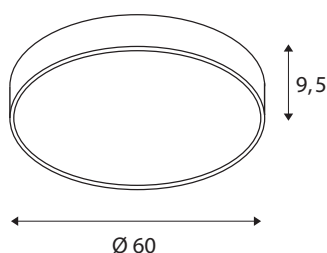

## TECHNICAL DATA

Item no.	1001886
IP Code	IP 20
Assembly	Surface
Assembly details	Ceiling,Wall
Dimmable	Yes
Dimming technology	trailing edge
Primary nominal voltage	220-240V ~50/60Hz
Secondary power / voltage	1050 mA
Safety class	I
Wattage	40 W
Minimum ambient temperature	-20 °C
Maximum ambient temperature	40 °C
Level of inrush current	30 A
Duration of inrush current	40 µs
Stroboscopic effect (SVM)	0.12
Lumen	4720/5120 lm
Colour temperature	3000/4000 Kelvin
Beam angle	105 °
Color	black
CRI	80
UGR ≤	25
LXXBXX data	L70B50

Service life	25000 h
Height	9.5 cm
Diameter	60 cm
Net weight	5.106 kg
Gross weight	6.81 kg