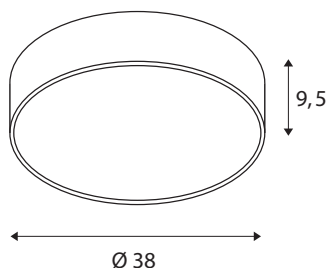

## TECHNICAL DATA

Item no.	1001895
IP Code	IP 20
Assembly	Surface
Assembly details	Ceiling,Wall
Dimmable	Yes
Dimming technology	DALI 2,Touch
Primary nominal voltage	220-240V ~50/60Hz
Secondary power / voltage	700 mA
Safety class	I
Wattage	30 W
Minimum ambient temperature	-20 °C
Maximum ambient temperature	35 °C
Network rated standby power	0.5 W
Level of inrush current	30 A
Duration of inrush current	2 µs
Stroboscopic effect (SVM)	0.04
Lumen	2800/2950 lm
Colour temperature	3000/4000 Kelvin
Beam angle	105 °
Color	black
CRI	80
UGR ≤	25

LXXBXX data	L70B50
Service life	25000 h
Light distribution	rotational symmetric
Light outlet	direct - indirect
Risk Group	1
Height	9.5 cm
Diameter	38 cm
Net weight	2.225 kg
Gross weight	2.978 kg