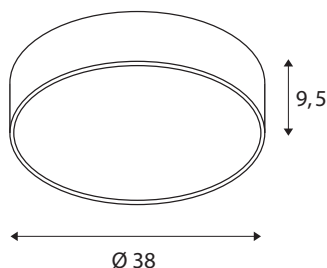

TECHNICAL DATA

Item no.	1001896
IP Code	IP 20
Assembly	Surface
Assembly details	Ceiling, Wall
Dimmable	Yes
Dimming technology	DALI, Touch
Primary nominal voltage	220-240V ~50/60Hz
Secondary power / voltage	700 mA
Safety class	I
Wattage	30 W
Minimum ambient temperature	-20 °C
Maximum ambient temperature	35 °C
Network rated standby power	0.5 W
Level of inrush current	30 A
Duration of inrush current	2 µs
Stroboscopic effect (SVM)	0.04
Lumen	2800/2950 lm
Colour temperature	3000/4000 Kelvin
Beam angle	105 °
Color	white
CRI	80
UGR ≤	25

LXXBXX data	L70B50
Service life	25000 h
Light distribution	rotational symmetric
Light outlet	direct - indirect
Risk Group	1
Height	9.5 cm
Diameter	38 cm
Net weight	2.233 kg
Gross weight	3 kg