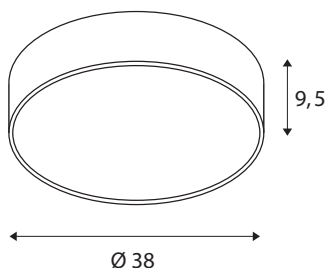

TECHNICAL DATA

Item no.	1001897
IP Code	IP 20
Assembly	Surface
Assembly details	Ceiling,Wall
Dimmable	Yes
Dimming technology	DALI 2,Touch
Primary nominal voltage	220-240V ~50/60Hz
Secondary power / voltage	700 mA
Safety class	I
Wattage	30 W
Minimum ambient temperature	-20 °C
Maximum ambient temperature	35 °C
Network rated standby power	0.5 W
Level of inrush current	30 A
Duration of inrush current	2 µs
Stroboscopic effect (SVM)	0.04
Lumen	2800/2950 lm
Colour temperature	3000/4000 Kelvin
Beam angle	105 °
Color	grey
CRI	80
UGR ≤	25

LXXBXX data	L70B50
Service life	25000 h
Light distribution	rotational symmetric
Light outlet	direct - indirect
Risk Group	1
Height	9.5 cm
Diameter	38 cm
Net weight	2.204 kg
Gross weight	3.009 kg