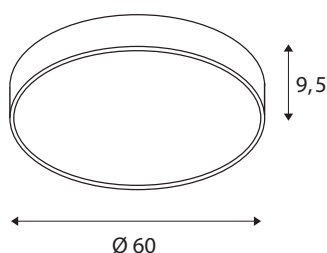

TECHNICAL DATA

Item no.	1001898
IP Code	IP 20
Assembly	Surface
Assembly details	Ceiling, Wall
Dimmable	Yes
Dimming technology	DALI 2
Primary nominal voltage	220-240V ~50/60Hz
Secondary power / voltage	1000 mA
Safety class	I
Wattage	37 W
Minimum ambient temperature	-20 °C
Maximum ambient temperature	40 °C
Rated standby power	0.5 W
Level of inrush current	35 A
Duration of inrush current	2 µs
Stroboscopic effect (SVM)	0.07
Lumen	4470/4870 lm
Colour temperature	3000/4000 Kelvin
Beam angle	105 °
Color	black
CRI	80
UGR ≤	25

LXXBXX data	L70B50
Service life	25000 h
Risk Group	1
Height	9.5 cm
Diameter	60 cm
Net weight	5.202 kg
Gross weight	6.92 kg