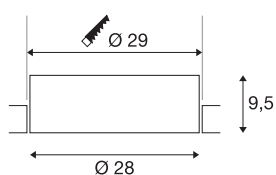

MEDO 30 EL

LED indoor recessed ceiling light, frameless version, white, 3000/4000K

The recessed version of the MEDO series fits into every room concept seamlessly thanks to its understated design. The MEDO Frameless combines with the ceiling in a charming way. The light colour can be easily switched between 3000K and 4000K prior to installation using a switch. The integrated premium LED module provides an even lighting effect. Supplemented by an additional driver, the TRIAC recessed variant becomes dimmable and can be integrated in DALI systems.

TECHNICAL DATA

Item no.	1001901
IP Code	IP 20
Assembly	Recessed
Assembly details	Ceiling
Secondary power / voltage	350 mA
Safety class	III
Wattage	14 W
Maximum ambient temperature	40 °C
Lumen	1500/1600 lm
Colour temperature	3000/4000 Kelvin
Beam angle	105 °
Color	white
CRI	80
UGR ≤	25
LXXBXX data	L70B50
Service life	25000 h
Light distribution	rotational symmetric
Light outlet	direct
Risk Group	1
Height	9.5 cm
Diameter	28 cm
Net weight	1.272 kg

Gross weight	1.826 kg
Shape of cut-out	round
Installation depth	13 cm
Installation diameter	29 cm
BIG WHITE Page	170