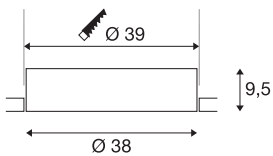

MEDO 40 EL

LED indoor recessed ceiling light, frameless version, white, 3000/4000K

The recessed version of the MEDO series fits into every room concept seamlessly thanks to its understated design. The MEDO Frameless combines with the ceiling in a charming way. The light colour can be easily switched between 3000K and 4000K prior to installation using a switch. The integrated premium LED module provides an even lighting effect. Supplemented by an additional driver, the TRIAC recessed variant becomes dimmable and can be integrated in DALI systems.

Tekniske data

Item no.	1001902
IP klasse	IP20
Montering	Recessed
Monterings detaljer	Ceiling
Sekundær strøm / spænding	700mA
IP Tæthedsgrad	III
Watt	28 W
Max omgivelsestemperatur	40 °C
Lumen	3100/3300 lm
Farvetemperatur	3000/4000 Kelvin
Spredningsvinkel	105 °
Farve	white
CRI	80
UGR ≤	25
LXXBXX-data	L70B50
Højde	9.5 cm
Diameter	38 cm
Nettovægt	1.965 kg
Bruttovægt	2.983 kg
Indbygningsdybde	13 cm
Installations diameter	39 cm
BIG WHITE side	170