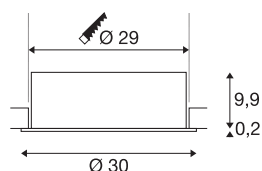

MEDO 30 EL

LED indoor recessed ceiling light, frame version, white, 3000/4000K

The MEDO FRAME variants round off the recessed lights in the MEDO series. The MEDO FRAME lights blend into any room perfectly, just like the frameless versions. Understated yet still powerful, they provide bright illumination. Supplemented by an additional driver, the TRIAC recessed variant becomes dimmable and can be integrated in DALI systems.

TECHNICAL DATA

Item no.	1001905
IP Code	IP 20
Assembly	Recessed
Assembly details	Ceiling
Secondary power / voltage	350 mA
Safety class	III
Wattage	14 W
Maximum ambient temperature	40 °C
Lumen	1500/1600 lm
Colour temperature	3000/4000 Kelvin
Beam angle	105 °
Color	white
CRI	90
UGR ≤	25
LXXBXX data	L70B50
Service life	25000 h
Light distribution	rotational symmetric
Light outlet	direct
Risk Group	1
Height	10.1 cm
Diameter	30 cm
Net weight	1.536 kg

Gross weight	2.075 kg
Shape of cut-out	round
Installation depth	13 cm
Installation diameter	29 cm
BIG WHITE Page	171