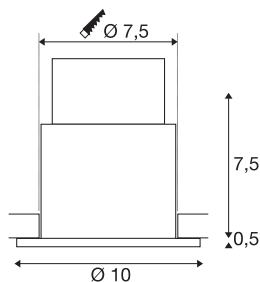

VARU QPAR51 DL

outdoor recessed ceiling light, black/white, IP20/65

The innovative VARU recessed light offers an impressive IP65 protection rating. These downlights are, therefore, suitable for use outdoors or in wet rooms. The VARU range is available in several colours and with a powerful, warm white LED or GU10 fitting. All versions of the light with GU10 fitting can be connected to the 230 V mains power supply. For the LED versions, an additional LED driver is required.

TECHNICAL DATA

Item no.	1001931
Socket	GU10
Number of sockets	1
IP Code	IP 20 / IP 65
Impact resistance class	IK 02
Impact resistance	0.2 Joule
Assembly	Recessed
Assembly details	Ceiling
Primary nominal voltage	220-240V ~50/60Hz
Safety class	II
Wattage	5 W
Color	white
Light outlet	direct
Height	8 cm
Diameter	10 cm
Net weight	0.196 kg
Gross weight	0.256 kg
Shape of cut-out	round
Installation depth	8 cm
Installation diameter	7.5 cm
BIG WHITE Page	234