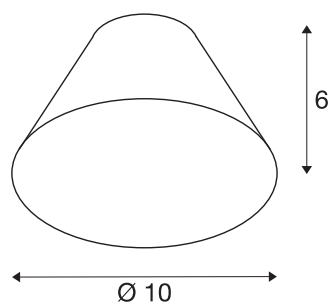

FITU 10 shade

brass

FITU 10 shade, conical

TECHNICAL DATA

Item no.	1001953
IP Code	IP 20
Color	brass
Height	6 cm
Diameter	10 cm
Net weight	0.03 kg
Gross weight	0.066 kg