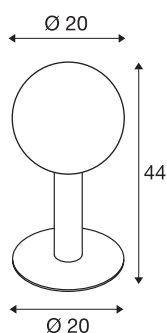

GLOO PURE 44 Pole

outdoor floor stand, E27, anthracite, IP44

The GLOO PURE floor luminaire consists of a painted aluminium tube that terminates in a frosted real glass ball. Equipped with an E27 socket, both energy-saving and LED lamps can be used. It is suitable for use outdoors thanks to its IP44 protection class. The GLOO PURE series also includes wall lights as well as floor stands, and can therefore be used universally. As an option an earth spike as well as a connection box for safe electrical connection to the round luminaire upright, are available. Connection is made to the 230V mains voltage.

TECHNICAL DATA

Item no.	1002000
Socket	E27
Number of sockets	1
IP Code	IP 44
Impact resistance class	IK 02
Impact resistance	0.2 Joule
Assembly	Surface
Assembly details	Ground
Primary nominal voltage	220-240V ~50/60Hz
Safety class	I
Wattage	23 W
Color	anthracite
Light distribution	rotational symmetric
Light outlet	diffuse
Height	44 cm
Diameter	20 cm
Net weight	1.556 kg
Gross weight	2.486 kg
BIG WHITE Page	655