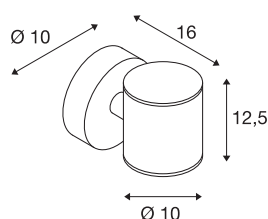

## SITRA Up/Down WL

LED Outdoor surface-mounted wall light, anthracite, IP44, 3000K

The twin-headed SITRA wall light consists of aluminium and glass, which covers the LED light source. Thanks to the position of the two built-in warm-white LEDs, the mounted luminaire produces two equal, but opposite, cones of light (UP/DOWN). It is suitable for use outdoors thanks to its IP44 protection class. The electrical connection of the luminaire, which comes in two colours, is made directly to the 230V mains supply. The SITRA series also contains single-headed wall lights and can therefore be used universally.

## TECHNICAL DATA

Item no.	1002018
Number of different light outlets	2
IP Code	IP 44
Assembly	Surface
Assembly details	Wall
Primary nominal voltage	220-240V ~50/60Hz
Safety class	I
Wattage	18 W
Minimum ambient temperature	-20 °C
Maximum ambient temperature	40 °C
Stroboscopic effect (SVM)	3.25
Lumen	976 lm
Colour temperature	3000 Kelvin
Beam angle	55 °
Color	anthracite
CRI	80
LXXBXX data	L70B50
Service life	30000 h
Light distribution	rotational symmetric
Light outlet	direct - indirect
Width	10 cm
Height	12.5 cm

## Light Source

954801	
--------	---

<b>Depth</b>	16 cm
<b>Net weight</b>	1.131 kg
<b>Gross weight</b>	1.272 kg
<b>BIG WHITE Page</b>	765