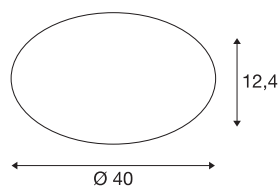

LIPSY 50 Dome

LED Outdoor surface-mounted wall and ceiling light, white, IP44, 3000/4000K

With their timeless and discreet design, the LIPSY DOME series of wall and ceiling lights are a popular lighting solution for a wide range of applications. The steel and acrylic glass luminaires come in a variety of housing sizes. The wide beam characteristic creates homogeneous lighting in combination with the powerful LED module. The built-in driver makes direct connection to a 230V mains voltage supply possible. The light colour of the product can be switched between 3000K and 4000K.

TECHNICAL DATA

Item no.	1002022
IP Code	IP 44
Assembly	Surface
Assembly details	Ceiling,Wall
Primary nominal voltage	220-240V ~50/60Hz
Secondary power / voltage	500 mA
Safety class	I
Wattage	20 W
Minimum ambient temperature	-20 °C
Maximum ambient temperature	40 °C
Level of inrush current	30 A
Duration of inrush current	300 µs
Stroboscopic effect (SVM)	0.01
Lumen	2500/2700 lm
Colour temperature	3000/4000 Kelvin
Color	white
CRI	80
LXXBXX data	L70B50
Service life	50000 h
Height	12.4 cm
Diameter	40 cm
Net weight	1.007 kg

Light Source

916360		Gross weight	1.55 kg
		BIG WHITE Page	423