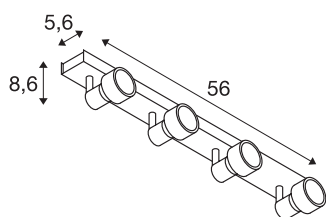

## PURI CW

Indoor surface-mounted wall and ceiling light, quad, QPAR51, black, 4x50W

The wall and ceiling light of the PURI series, whereby one to four rotating and swivelling lamp heads are fitted to the ceiling plate of the luminaire. The luminaire is made of aluminium and, thanks to the GU10 socket, is suitable for both halogen and LED lamps. A lamp is included to place on the lamp for halogen lamps with 5cm diameter. The electrical connection of the luminaire, which comes in various colours, is made directly to the 230V mains supply.

## TECHNICAL DATA

Item no.	1002029
Socket	GU10
Number of sockets	4
Tilt range	85 °
Horizontal rotation range	350 °
Rotating or tilting	rotary Bar and tiltable
IP Code	IP 20
Assembly	Surface
Assembly details	Ceiling,Wall
Primary nominal voltage	220-240V ~50/60Hz
Safety class	I
Wattage	50 W
Color	black
Light outlet	direct
Length	56 cm
Width	5.6 cm
Height	8.6 cm
Net weight	1.273 kg
Gross weight	1.591 kg
BIG WHITE Page	411