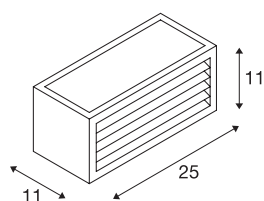

BOX_L

LED outdoor surface-mounted wall and ceiling light, white, IP44, 3000K, 19W

The single-headed BOX-L LED wall light consists of painted aluminium and frosted acrylic, which covers the three light outlets. It is protection class IP44 and suitable for outdoor use. The electrical connection of the luminaire, which comes in various colours, is made directly to the 230V mains supply.

TECHNICAL DATA

Item no.	1002037
IP Code	IP 54
Impact resistance class	IK 05
Impact resistance	0.7 Joule
Assembly	Surface
Assembly details	Wall
Primary nominal voltage	100-277V ~50/60Hz
Secondary power / voltage	500 mA
Safety class	I
Wattage	19 W
Minimum ambient temperature	-20 °C
Maximum ambient temperature	40 °C
Level of inrush current	17 A
Duration of inrush current	35 µs
Stroboscopic effect (SVM)	0.01
Lumen	600 lm
Colour temperature	3000 Kelvin
Color	white
LXXBXX data	L70B50
Service life	30000 h
Width	25 cm
Height	11 cm

Light Source

916326	
--------	---

Depth	11 cm
Net weight	1.232 kg
Gross weight	1.352 kg