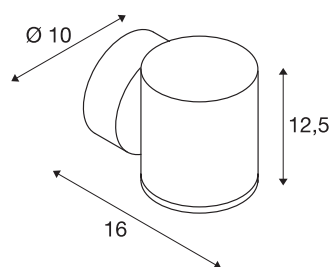

SITRA Up/Down WL

LED Outdoor surface-mounted wall light, white, IP44 3000K

The twin-headed SITRA wall light consists of aluminium and glass, which covers the LED light source. Thanks to the position of the two built-in warm-white LEDs, the mounted luminaire produces two equal, but opposite, cones of light (UP/DOWN). It is suitable for use outdoors thanks to its IP44 protection class. The electrical connection of the luminaire, which comes in two colours, is made directly to the 230V mains supply. The SITRA series also contains single-headed wall lights and can therefore be used universally.

TECHNICAL DATA

Item no.	1002041
Number of different light outlets	2
IP Code	IP 44
Assembly	Surface
Assembly details	Wall
Primary nominal voltage	220-240V ~50/60Hz
Safety class	I
Wattage	18 W
Minimum ambient temperature	-20 °C
Maximum ambient temperature	40 °C
Stroboscopic effect (SVM)	3.25
Lumen	976 lm
Colour temperature	3000 Kelvin
Beam angle	55 °
Color	white
CRI	80
LXXBXX data	L70B50
Service life	30000 h
Light distribution	rotational symmetric
Light outlet	direct - indirect
Width	10 cm
Height	12.5 cm

Light Source

954801	
--------	---

Depth	16 cm
Net weight	1.157 kg
Gross weight	1.279 kg