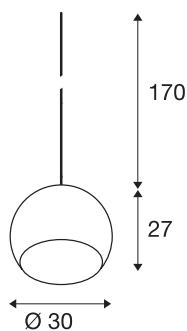

## BIG SUN 30 PD

indoor pendant, E27, white, max. 60W

The large version of the spherical 240V pendant SUN consists of a high-quality glass shade which is visually complemented by a chrome-plated retaining bracket made from aluminium. The glass shade is hand blown, meaning that each BIG SUN pendant is always unique. A suitable ceiling plate can be ordered separately.

## TECHNICAL DATA

Item no.	1002046
Socket	E27
Number of sockets	1
IP Code	IP 20
Assembly	Surface
Assembly details	Ceiling with Acc.
Primary nominal voltage	220-240V ~50/60Hz
Safety class	II
Wattage	60 W
Lumen	2700 lm
Color	white
Light distribution	rotational symmetric
Light outlet	diffuse
Height	27.3 cm
Diameter	30 cm
Net weight	1.427 kg
Gross weight	3.436 kg
BIG WHITE Page	315