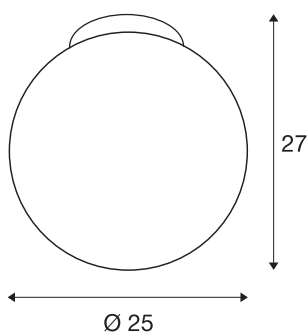

ROTOBALL 25 CL

Indoor surface-mounted ceiling light, E27, white, max. 24W

The spherical ROTOBALL 25 240V ceiling light consists of a lamp shade made from temperature-resistant plastic, which is visually complemented by a silver grey, steel mounting bracket. The voluminous lamp shade provides homogeneous illumination characteristics in combination with the standard E27 socket for the energy-saving or LED lamps that are used. The package includes an appropriate ceiling plate. The ROTOBALL 25 ceiling light is therefore ready for direct connection to a 230V mains voltage supply.

TECHNICAL DATA

Item no.	1002051
Socket	E27
Number of sockets	1
IP Code	IP 20
Assembly	Surface
Assembly details	Ceiling
Primary nominal voltage	220-240V ~50/60Hz
Safety class	I
Wattage	24 W
Maximum ambient temperature	40 °C
Color	white
Light distribution	rotational symmetric
Light outlet	diffuse
Height	27 cm
Diameter	25 cm
Net weight	0.801 kg
Gross weight	1.344 kg