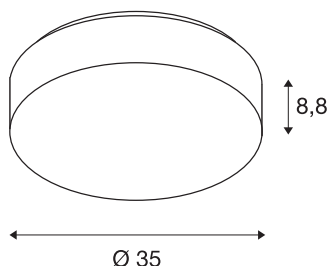

LIPSY 40 Drum CW

LED Outdoor surface-mounted wall and ceiling light, white, IP44 3000/4000K

Because of their timeless and discreet design, the wall and ceiling lights of the LIPSY DRUM series are a popular lighting solution for a wide range of applications. The steel and acrylic glass luminaires come in a variety of housing sizes. The wide beam characteristic creates homogeneous lighting in combination with the powerful LED module. The built-in driver makes direct connection to a 230V mains voltage supply possible. The light colour of the product can be switched between 3000K and 4000K.

TECHNICAL DATA

Item no.	1002076
IP Code	IP 44
Assembly	Surface
Assembly details	Ceiling,Wall
Primary nominal voltage	220-240V ~50/60Hz
Secondary power / voltage	500 mA
Safety class	I
Wattage	17.5 W
Minimum ambient temperature	-20 °C
Maximum ambient temperature	40 °C
Level of inrush current	30 A
Duration of inrush current	300 µs
Stroboscopic effect (SVM)	0.01
Lumen	2100/2300 lm
Colour temperature	3000/4000 Kelvin
Color	white
CRI	80
LXXBXX data	L70B50
Service life	50000 h
Height	8.8 cm
Diameter	35 cm
Net weight	0.781 kg

Light Source

916526		Gross weight	1.215 kg
		BIG WHITE Page	425