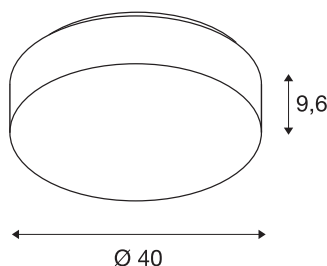

## LIPSY 50 Drum CW

LED Outdoor surface-mounted wall and ceiling light, white, IP44 3000/4000K

Because of their timeless and discreet design, the wall and ceiling lights of the LIPSY DRUM series are a popular lighting solution for a wide range of applications. The steel and acrylic glass luminaires come in a variety of housing sizes. The wide beam characteristic creates homogeneous lighting in combination with the powerful LED module. The built-in driver makes direct connection to a 230V mains voltage supply possible. The light colour of the product can be switched between 3000K and 4000K.

## TECHNICAL DATA

Item no.	1002077
IP Code	IP 44
Assembly	Surface
Assembly details	Ceiling,Wall
Primary nominal voltage	220-240V ~50/60Hz
Secondary power / voltage	500 mA
Safety class	I
Wattage	20 W
Minimum ambient temperature	-20 °C
Maximum ambient temperature	40 °C
Level of inrush current	30 A
Duration of inrush current	300 µs
Stroboscopic effect (SVM)	0.01
Lumen	2450/2600 lm
Colour temperature	3000/4000 Kelvin
Color	white
CRI	80
LXXBXX data	L70B50
Service life	50000 h
Height	9.6 cm
Diameter	40 cm
Net weight	1.006 kg

## Light Source

916360		<b>Gross weight</b>	1.663 kg
		<b>BIG WHITE Page</b>	425