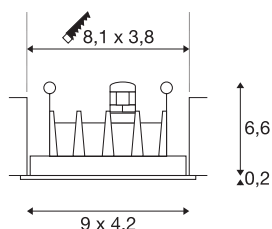

## TECHNICAL DATA

Item no.	1002104
Number of different light outlets	1
IP Code	IP 20
Assembly	Recessed
Assembly details	Ceiling
Secondary power / voltage	700 mA
Safety class	III
Lumen	280 lm
Colour temperature	3000 Kelvin
Beam angle	45 °
Color	white
CRI	80
UGR ≤	19
LXXBXX data	L70B50
Service life	36000 h
Light distribution	axis symmetric
Light outlet	direct
Length	9 cm
Width	4.2 cm
Height	6.8 cm
Net weight	0.19 kg
Gross weight	0.203 kg

Shape of cut-out	square
Installation length	8.1 cm
Installation width	3.8 cm
Installation depth	10 cm