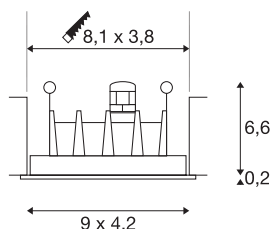

TECHNICAL DATA

Item no.	1002107
Number of different light outlets	1
IP Code	IP 20
Assembly	Recessed
Assembly details	Ceiling
Secondary power / voltage	700 mA
Safety class	III
Lumen	280 lm
Colour temperature	3000 Kelvin
Beam angle	45 °
Color	black
CRI	80
UGR ≤	19
LXXBXX data	L70B50
Service life	36000 h
Light distribution	axis symmetric
Light outlet	direct
Length	9 cm
Width	4.2 cm
Height	6.8 cm
Net weight	0.204 kg
Gross weight	0.258 kg

Shape of cut-out	square
Installation length	8.1 cm
Installation width	3.8 cm
Installation depth	10 cm

Accessories

464030	TCI LED DRIVER , 11VA, 700mA, incl. strain relief
--------	--